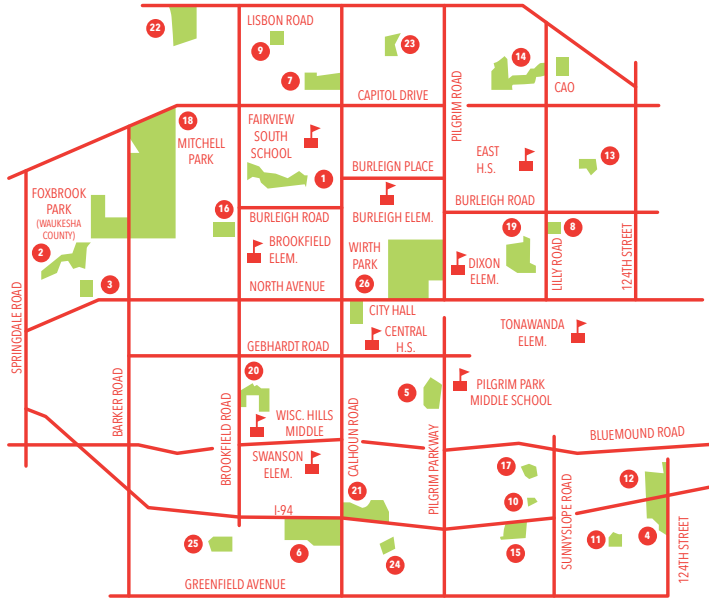

FACILITY LISTING & CHART

School Facilities

- Brookfield Elementary** (262) 785-3930
2530 N. Brookfield Road
- Burleigh Elementary** (262) 781-5280
16185 Burleigh Place
- Central Administrative Office (CAO)** (262) 781-3030
13780 Hope Street
- Central High School** (262) 785-3910
16900 W. Gebhardt Road
- Dixon Elementary** (262) 785-3970
15445 Fieldstone Dr.
- East High School** (262) 781-3500
3305 Lilly Road
- Fairview South** (262) 781-9464
3525 Bermuda Blvd.
- Pilgrim Park Middle** (262) 785-3920
1500 Pilgrim Parkway
- Swanson Elementary** (262) 789-2540
305 N. Calhoun Road
- Wisconsin Hills Middle** (262) 785-3960
8700 W. Wisconsin Ave.