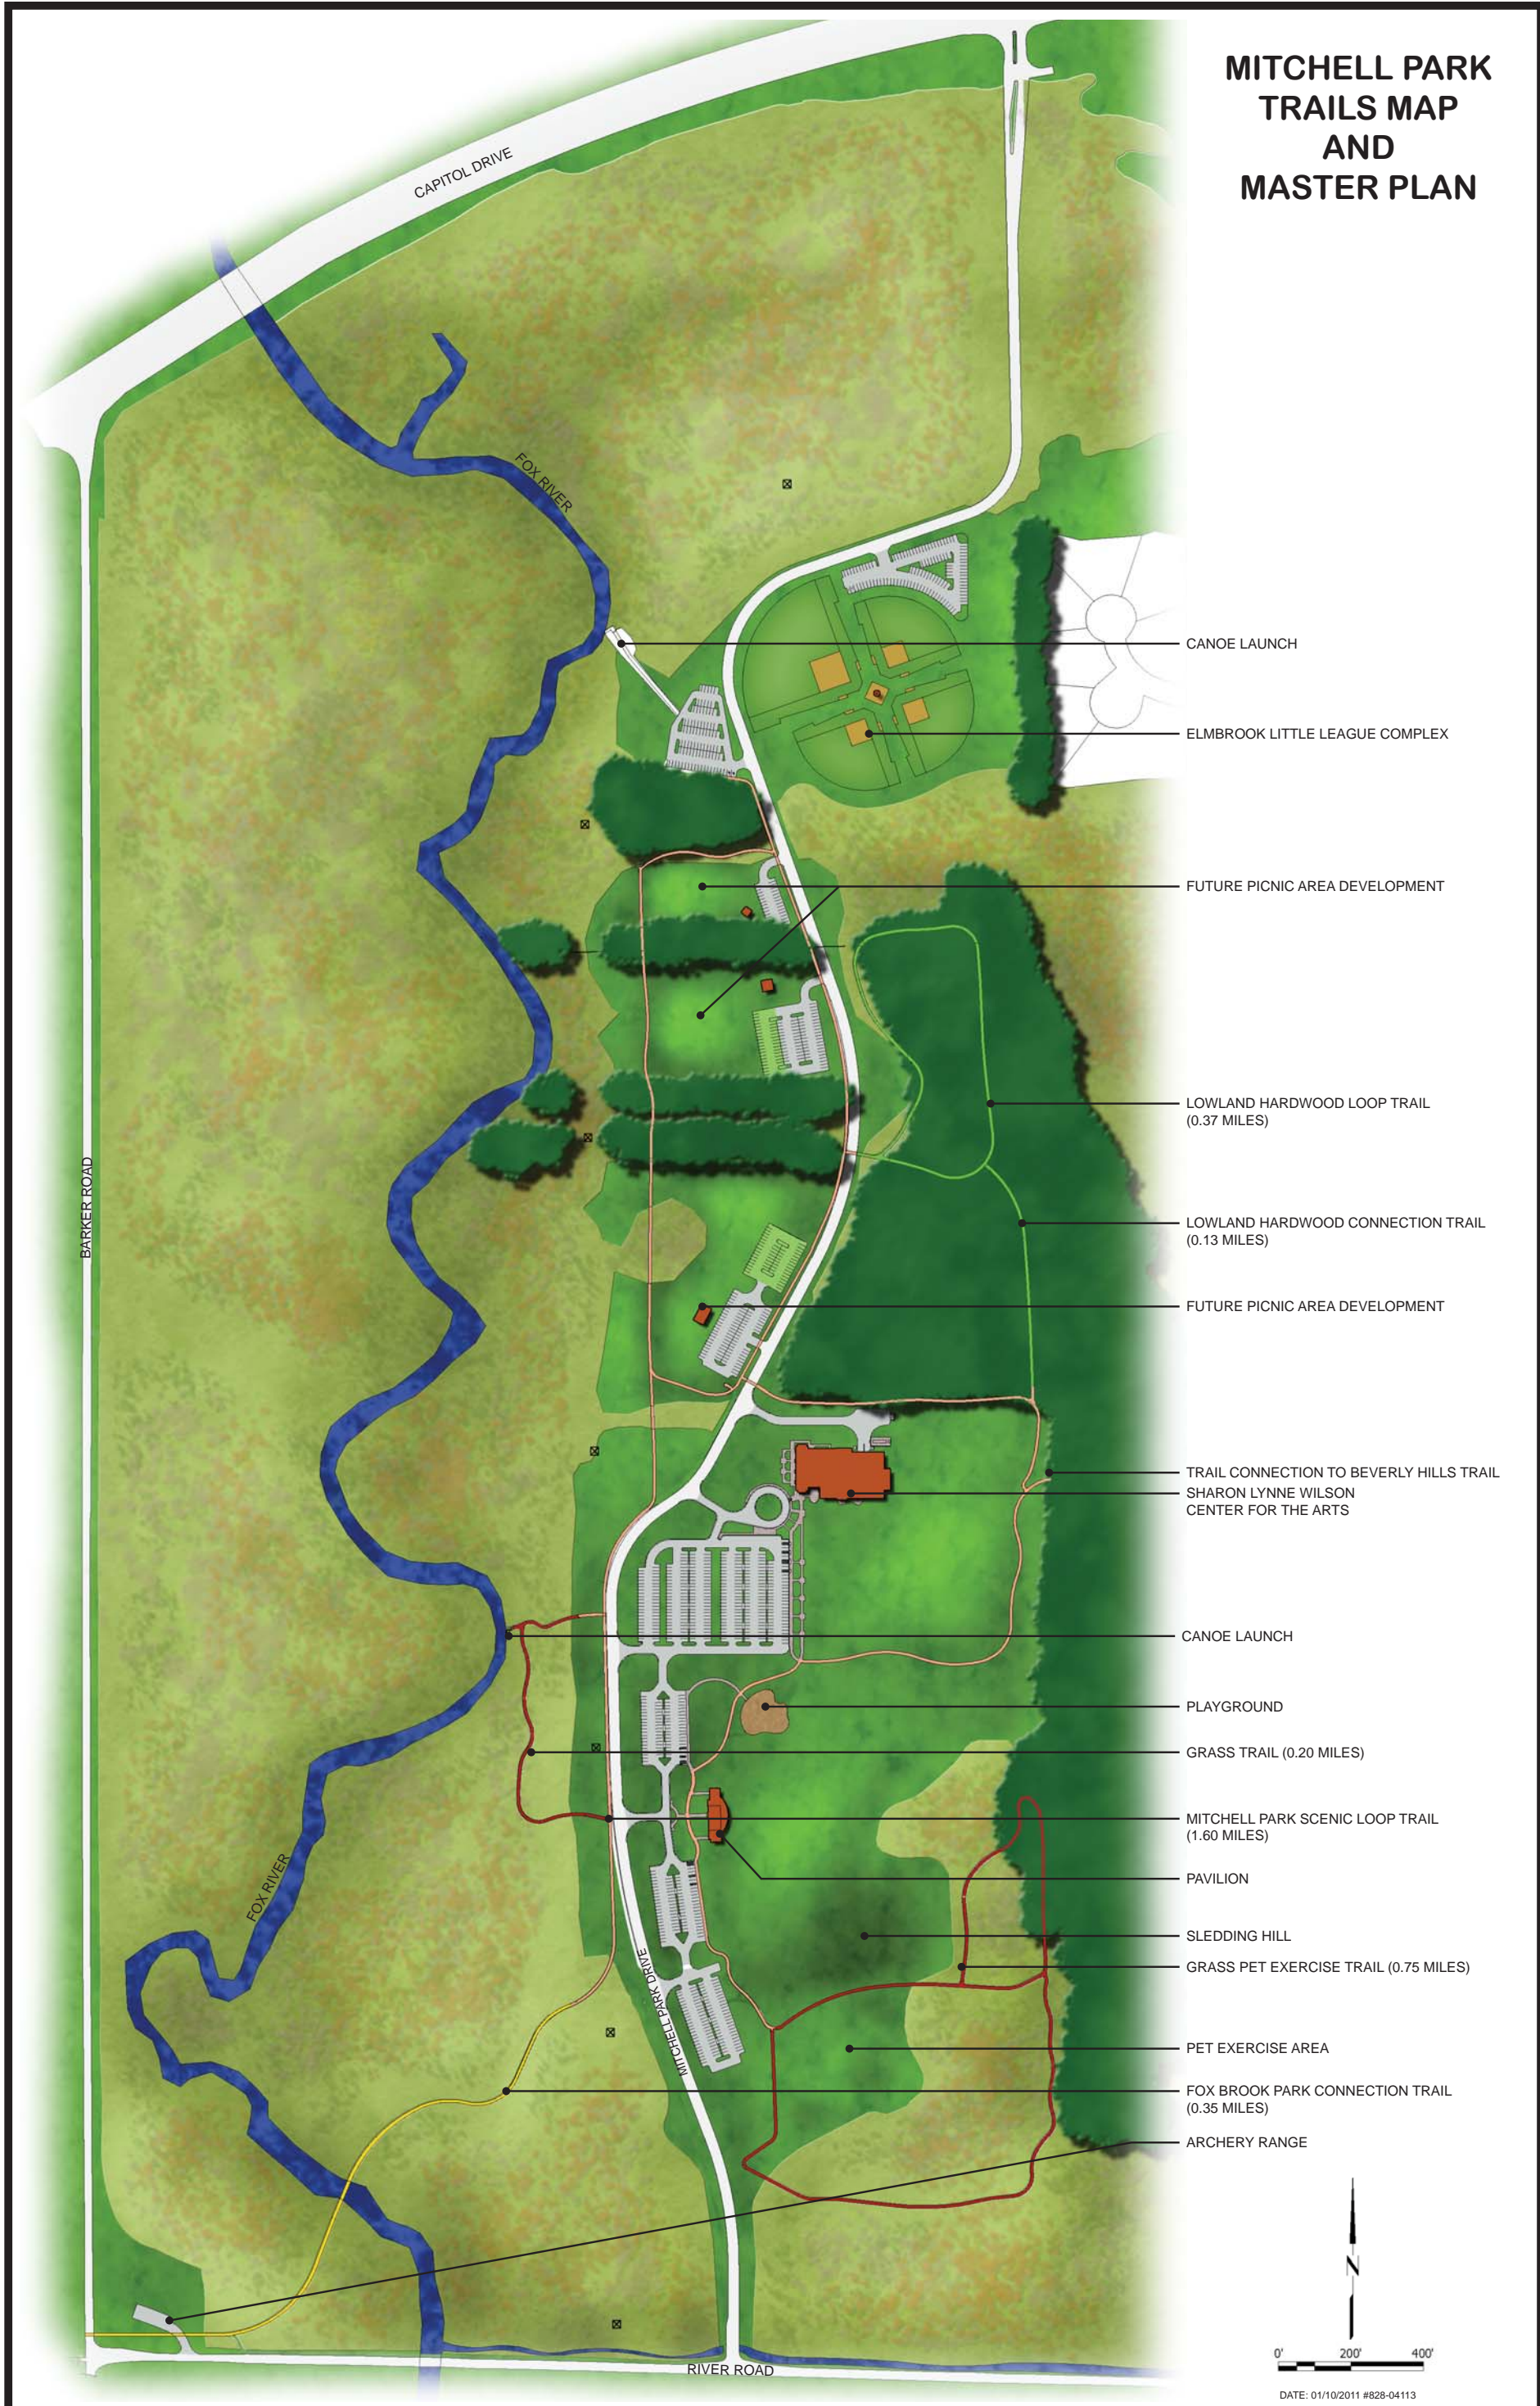

# MITCHELL PARK TRAILS MAP AND MASTER PLAN

CANOE LAUNCH

ELMBROOK LITTLE LEAGUE COMPLEX

FUTURE PICNIC AREA DEVELOPMENT

LOWLAND HARDWOOD LOOP TRAIL  
(0.37 MILES)

LOWLAND HARDWOOD CONNECTION TRAIL  
(0.13 MILES)

FUTURE PICNIC AREA DEVELOPMENT

TRAIL CONNECTION TO BEVERLY HILLS TRAIL  
SHARON LYNNE WILSON  
CENTER FOR THE ARTS

CANOE LAUNCH

PLAYGROUND

GRASS TRAIL (0.20 MILES)

MITCHELL PARK SCENIC LOOP TRAIL  
(1.60 MILES)

PAVILION

SLEDDING HILL

GRASS PET EXERCISE TRAIL (0.75 MILES)

PET EXERCISE AREA

FOX BROOK PARK CONNECTION TRAIL  
(0.35 MILES)

ARCHERY RANGE

DATE: 01/10/2011 #828-04113