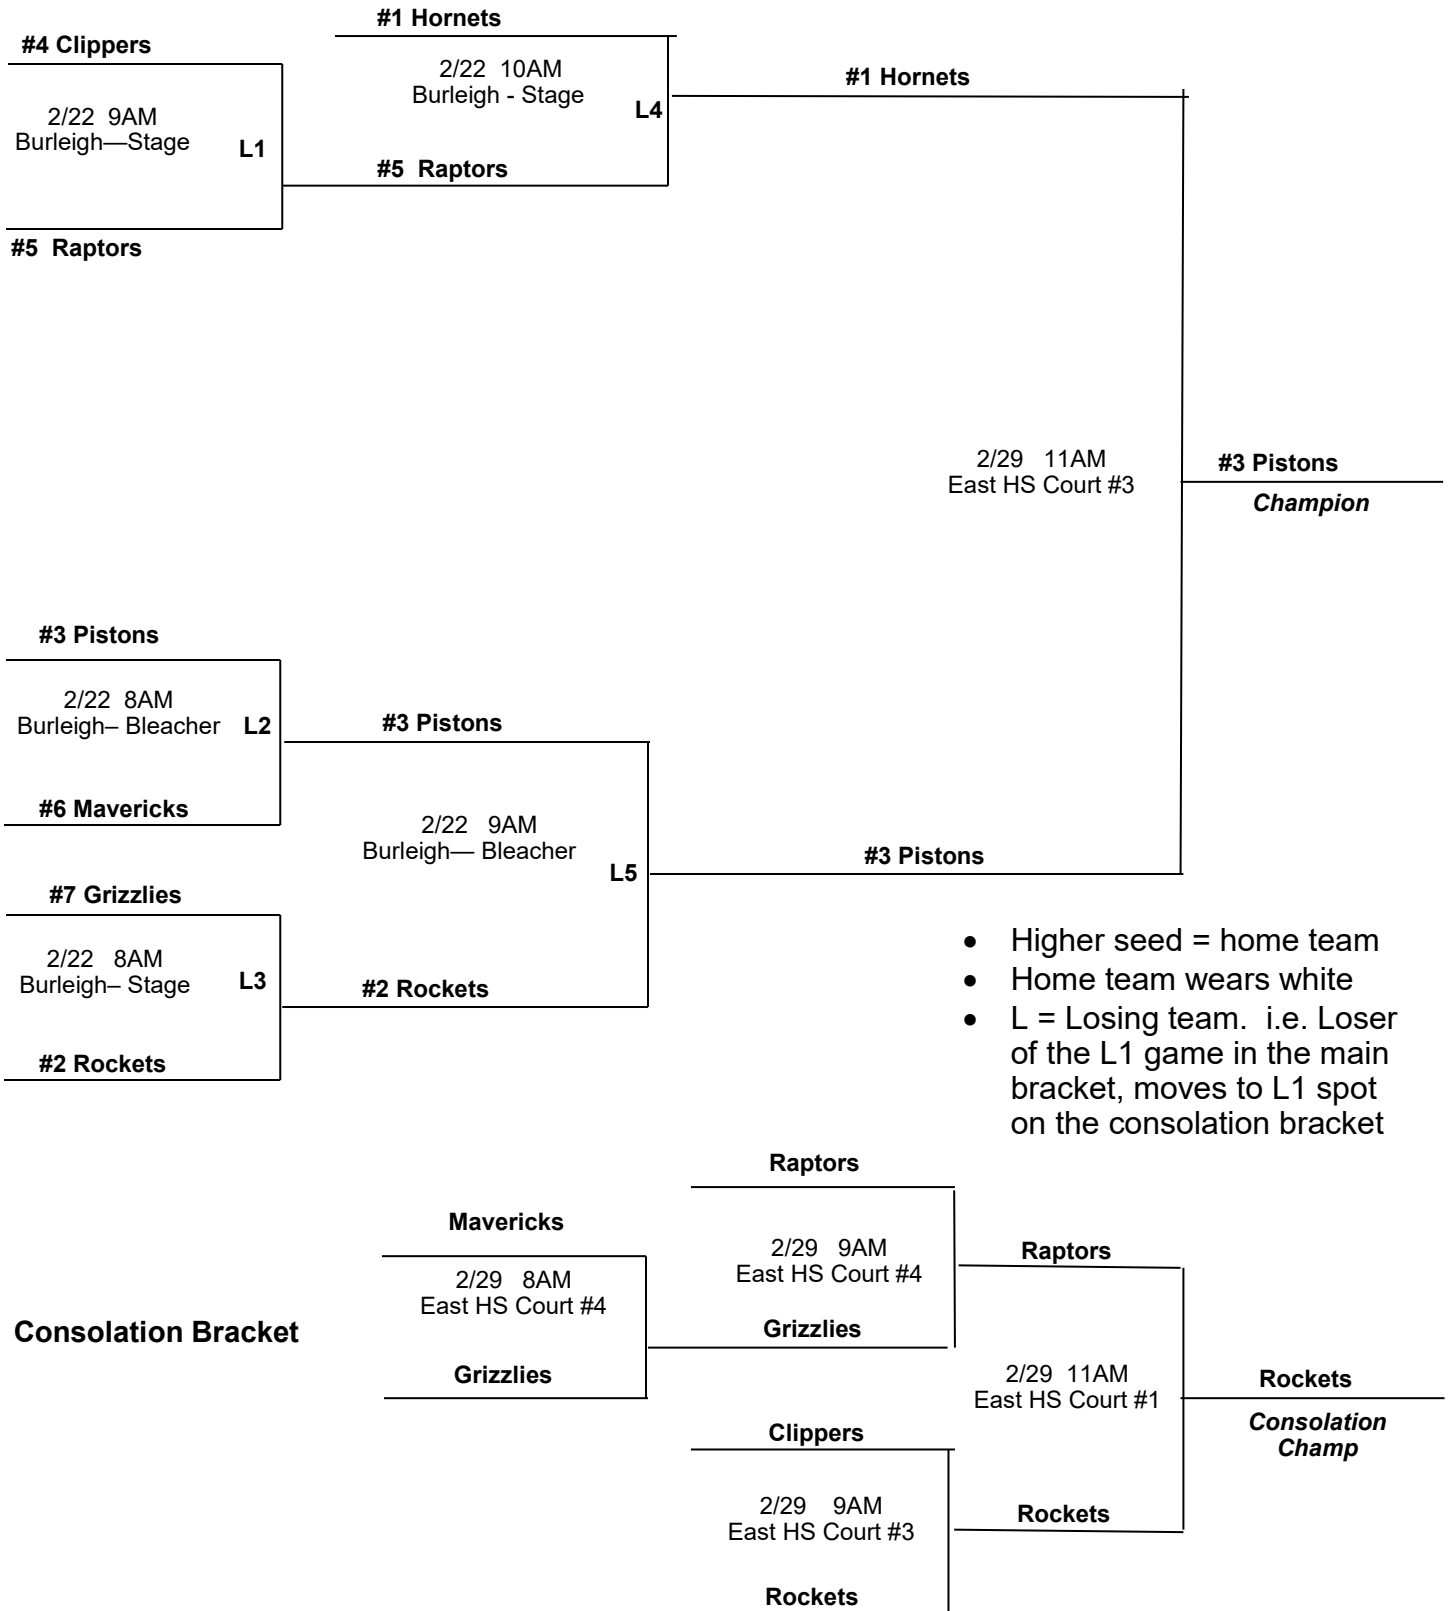

**City of Brookfield
Parks, Recreation & Forestry Department
Boys 5th Grade Tournament 2020**

Schedule

- Higher seed = home team
- Home team wears white
- L = Losing team. i.e. Loser of the L1 game in the main bracket, moves to L1 spot on the consolation bracket