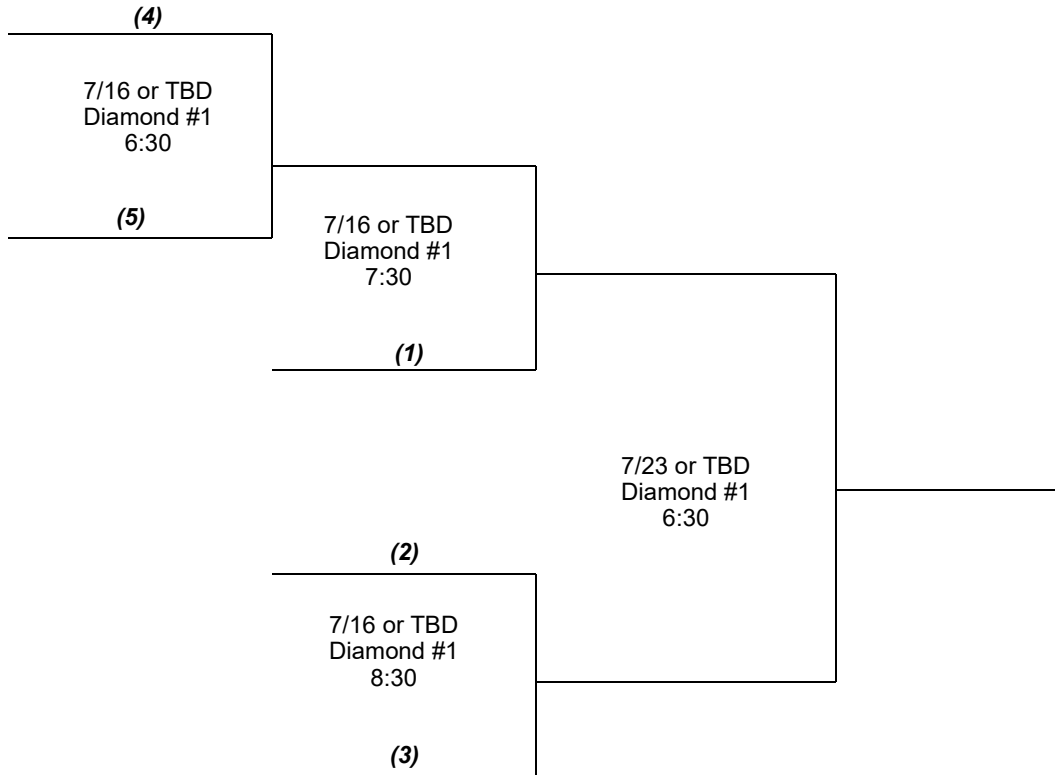

**City of Brookfield
Parks, Recreation & Forestry Department
Women's Softball Tournament 2019**

Schedule

- Higher Seed = Home Team