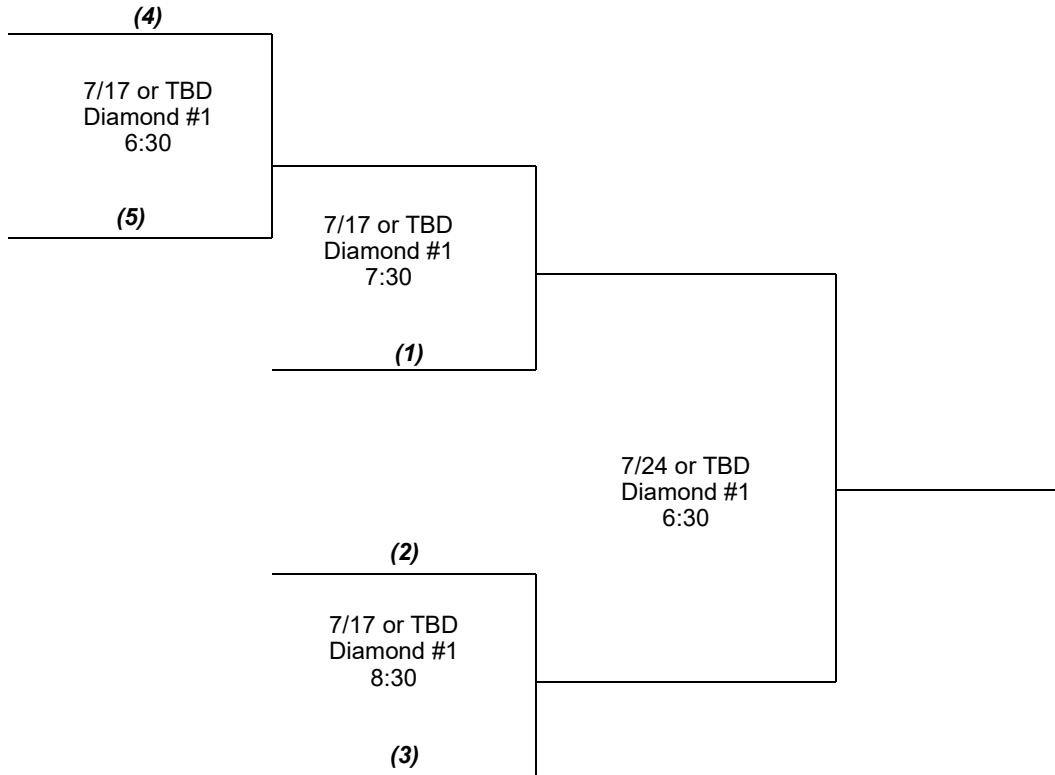

**City of Brookfield
Parks, Recreation & Forestry Department
Co-Ed Softball Tournament 2019**

Schedule

- Higher Seed = Home Team